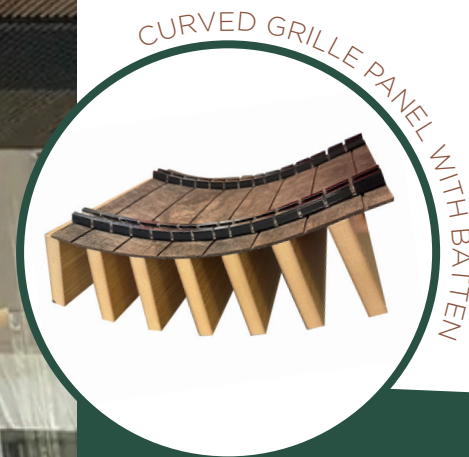

BOSTON UNIVERSITY

Solid wood grilles
Boston, MA

find out
more

Interior and exterior grille panels