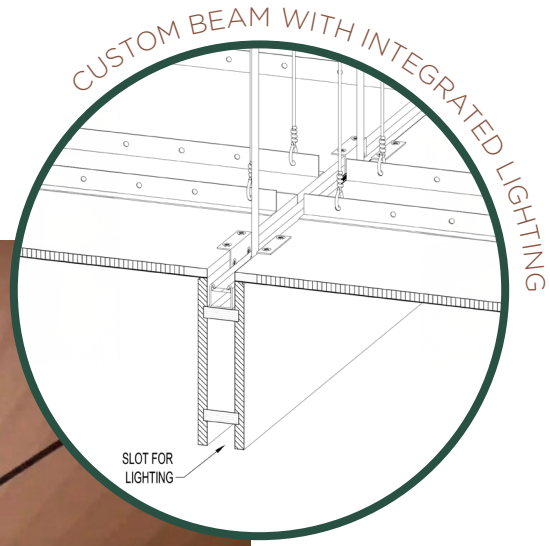

Interior and exterior grille panels

Veneer done in-house

Complex shapes & angles

LAW FIRM

Microperforated panels
Charlotte, NC

find out
more

CUSTOM MOUNTING HARDWARE

MONARCH MARKET

Microperforated panels and solid beams
Charlotte, NC

find out
more

Integrated lighting | False groove

HEY DUDE

Linear plank
Westwood, MA

find out
more

APPALACHIAN STATE UNIVERSITY

Custom grille and beams
Boone, NC